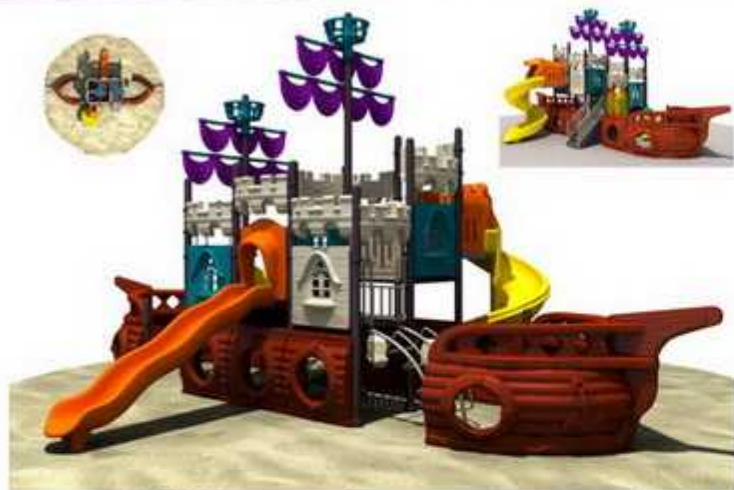

O LJ-10211B Aged for: 3-15 (children under 15 play with adult supervision)
Size: 890 x 480 x 470 cm
Use zone: 1240 x 830 x 520 cm

O LJ-10212A Aged for: 3-15 (children under 15 play with adult supervision)
Size: 700 x 420 x 440 cm
Use zone: 1050 x 770 x 490 cm

O LJ-10212B Aged for: 3-15 (children under 15 play with adult supervision)
Size: 870 x 540 x 470 cm
Use zone: 1220 x 690 x 520 cm

○ LJ-10213A Aged for: 3-15 (children under 15 play with adult supervision)
Size: 1220 x 795 x 520 cm
Use zone: 1570 x 1145 x 570 cm

○ LJ-10213B Aged for: 3-15 (children under 15 play with adult supervision)
Size: 775 x 635 x 370 cm
Use zone: 1125 x 985 x 420 cm

○ LJ-10214A Aged for: 3-15 (children under 15 play with adult supervision)
Size: 770 x 880 x 450 cm
Use zone: 1120 x 1230 x 500 cm

○ LJ-10214B Aged for: 3-15 (children under 15 play with adult supervision)
Size: 1020 x 735 x 490 cm
Use zone: 1370 x 1085 x 540 cm

○ LJ-10215A Aged for: 3-15 (children under 15 play with adult supervision)
Size: 960 x 680 x 580 cm
Use zone: 1310 x 1030 x 630 cm